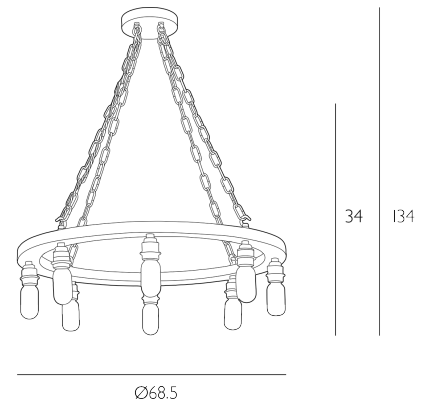

SADDLER

8 Light Pendant Leather Effect and Antique Brass

Saddler 8 light resin pendant with a luxury brown leather effect and antique brass metal work. The fitting is supplied with an extra 50cm of cable, additional chain available on request.

Height is adjustable at the point of installation (34-134cm).

Bulb not included; takes 8 x 40W max ES GLS. We recommend our BUL-E27-LED-15 bulb. [Click here to shop.](#)

Dimmable when paired with suitable bulbs.

SPECIFICATIONS:

Product code:	SAD0883
Measurements:	H min34 - max 134 x Ø69cm
Fixing Plate Dimensions:	Ø15cm
Lamp Replaceable:	Yes
Finish:	Antique Brass & Leather Effect
Material:	Resin & Solid Brass
Cable Colour:	Braided Brown
Shade Included:	Not Required
Primary Bulb Detail:	8 x 40w max ES GLS
Bulb Included:	Lamps not included
Recommended Lamp:	BUL-E27-LED-15
Suitable:	Indoor
Electrical Class:	Class I - Earthed
Nett Weight (kg):	7.5 kg ⚡ HIA

Additional Information:

This fitting, including its packaging, may not fit through entryways less than 65cm wide. Please check before placing your order | Please be aware this fitting weighs 7.5kg, please ensure you have adequate fixings and support to raise and install this fitting in the intended location