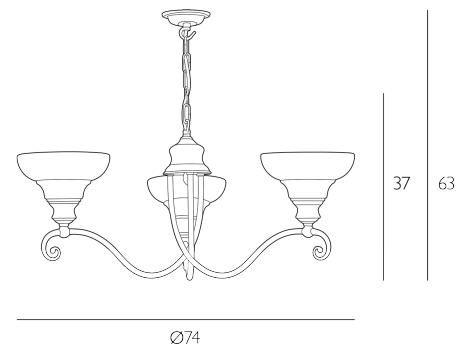

STRATFORD

3 Light Armed Pendant Aged Brass and Alabaster Glass

Stratford Solid Brass 3 light pendant in aged brass complete with marble effect glass.

Height is adjustable at the point of installation (37-63cm).

Bulb not included; takes 3 x 60W max SES GB. We recommend our BUL-E14-LED-3 bulb. [Click here to shop.](#)

Dimmable when paired with suitable bulbs.

SPECIFICATIONS:

Product code:	SFD0358
Measurements:	H min37 - max63 x Ø74cm
Lamp Replaceable:	Yes
Finish:	Aged Brass & Alabaster Glass
Material:	Glass & Solid Brass
Shade Included:	Not Required
Primary Bulb Detail:	3 x 60w max SES GB
Bulb Included:	Lamps not included
Recommended Lamp:	BUL-E14-LED-3
Suitable:	Indoor
Electrical Class:	Class I - Earthed
Nett Weight (kg):	2.6 kg ± 0.1

Additional Information:

This fitting, including its packaging, may not fit through entryways less than 65cm wide. Please check before placing your order