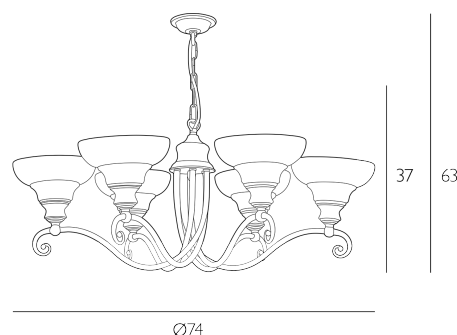

### *6 Light Armed Pendant Aged Brass and Alabaster Glass*

Stratford Solid Brass 6 light pendant in aged brass complete with marble effect glass.

Height is adjustable at the point of installation (37-63cm).

Bulb not included; takes 6 x 60W max SES GB. We recommend our BUL-E14-LED-3 bulb. [Click here to shop.](#)

Dimmable when paired with suitable bulbs.

## SPECIFICATIONS:

Product code:	SFD0658
Measurements:	H min37 - max63 x Ø74cm
Lamp Replaceable:	Yes
Finish:	Aged Brass & Alabaster Glass
Material:	Glass & Solid Brass
Shade Included:	Not Required
Primary Bulb Detail:	6 x 60w max SES GB
Bulb Included:	Lamps not included
Recommended Lamp:	BUL-E14-LED-3
Suitable:	Indoor
Electrical Class:	Class I - Earthed
Nett Weight (kg):	3.6 kg ± 0.1