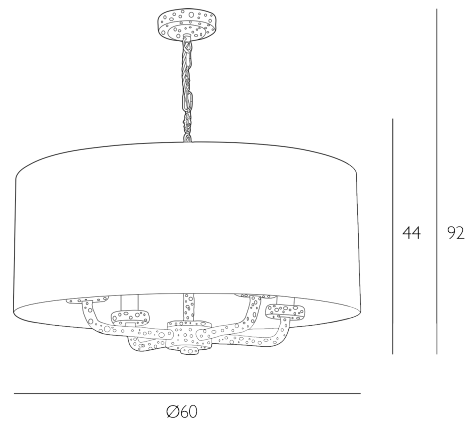

Suitable:
Electrical Class:
Nett Weight (kg):

Indoor
Class I - Earthed
3.5 kg

Additional Information:

Supplied with 120cm of cable

www.davidhuntlighting.co.uk

sales@davidhuntlighting.co.uk

01295 672 628