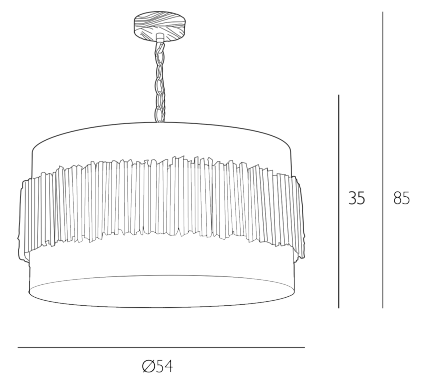

Supplied with a white cotton diffuser.

The Willow comes complete with a Bespoke Fabric Drum shade.

Height is adjustable at the point of installation (35-85cm).

Bulb not included; takes 4 x 60W max ES GLS. We recommend our BUL-E27-LED-17 bulb. [Click here to shop.](#)

SPECIFICATIONS:

Product code:	WIL0499
Measurements:	H min35 - max85 x Ø54cm
Primary Associated Shade:	WIL20
Lamp Replaceable:	Yes
Finish:	Bronze
Material:	Resin
Cable Colour:	Braided Brown
Shade Included:	Shade Inc
Primary Bulb Detail:	4 x 60w max ES GLS
Bulb Included:	Lamps not included
Recommended Lamp:	BUL-E27-LED-17
Suitable:	Indoor
Electrical Class:	Class I - Earthed
Nett Weight (kg):	5 kg