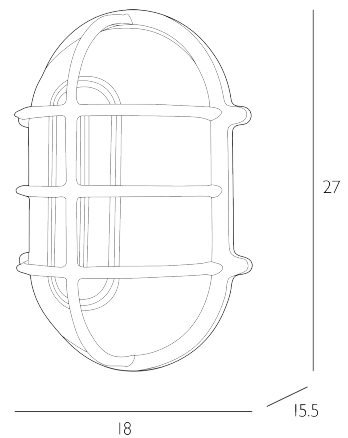

### *Outdoor Wall Light Antique Nickel and Ribbed Glass IP64*

Admiral solid brass large oval wall light in a nickel finish. Manufactured in the EU and cast with a raw textured finish. IP64 Rated. Suitable for indoor and outdoor use, the fitting can also be ceiling mounted. 2 year guarantee against corrosion.

Bulb not included; takes 1 x 60W max ES GLS. We recommend our BUL-E27-LED-16 bulb. [Click here to shop.](#)

## SPECIFICATIONS:

Product code:	ADM2138
Measurements:	D16 x H27 x W18cm
Fixing Plate Dimensions:	H26.5 x Ø16cm
Lamp Replaceable:	Yes
Finish:	Antique Nickel & Ribbed Glass
Material:	Glass & Solid Brass
Shade Included:	Not Required
Primary Bulb Detail:	1 x 60w max ES GLS
Bulb Included:	Lamp not included
Recommended Lamp:	BUL-E27-LED-16
Suitable:	Outdoor, Bathroom Zones 1 & 2
Electrical Class:	Class 1 - Earthed
Nett Weight (kg):	2.7 kg
	⚡ ⚡