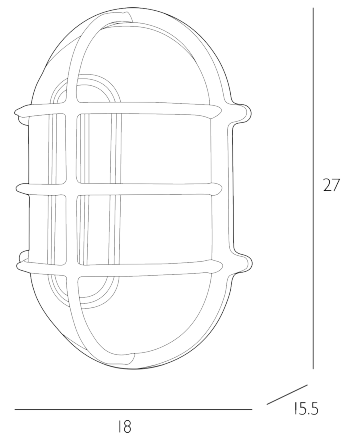

ADMIRAL

Outdoor Wall Light Natural Brass and Ribbed Glass IP64

Admiral solid brass large oval wall light in a brass finish. Manufactured in the EU and cast with a raw textured finish. IP64 Rated. Suitable for indoor and outdoor use, the fitting can also be ceiling mounted. 2 year guarantee against corrosion.

Bulb not included; takes 1 x 60W max ES GLS. We recommend our BUL-E27-LED-17 bulb. [Click here to shop.](#)

SPECIFICATIONS:

Product code:	ADM2140
Measurements:	D16 x H27 x W18cm
Lamp Replaceable:	Yes
Finish:	Natural Brass & Ribbed Glass
Material:	Glass & Solid Brass
Shade Included:	Not Required
Primary Bulb Detail:	1 x 60w max ES GLS
Bulb Included:	Lamp not included
Recommended Lamp:	BUL-E27-LED-17
Suitable:	Outdoor, Bathroom Zones 1 & 2
Electrical Class:	Class 1 - Earthed
Nett Weight (kg):	2.7 kg
	