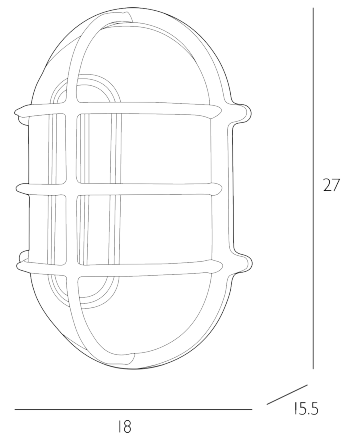

### *Outdoor Wall Light Natural Brass and Ribbed Glass IP64*

Admiral solid brass large oval wall light in a brass finish. Manufactured in the EU and cast with a raw textured finish. IP64 Rated. Suitable for indoor and outdoor use, the fitting can also be ceiling mounted. 2 year guarantee against corrosion.

Bulb not included; takes 1 x 60W max ES GLS. We recommend our BUL-E27-LED-17 bulb. [Click here to shop.](#)

## SPECIFICATIONS:

Product code:	ADM2140
Measurements:	D16 x H27 x W18cm
Lamp Replaceable:	Yes
Finish:	Natural Brass & Ribbed Glass
Material:	Glass & Solid Brass
Shade Included:	Not Required
Primary Bulb Detail:	1 x 60w max ES GLS
Bulb Included:	Lamp not included
Recommended Lamp:	BUL-E27-LED-17
Suitable:	Outdoor, Bathroom Zones 1 & 2
Electrical Class:	Class 1 - Earthed
Nett Weight (kg):	2.7 kg
	