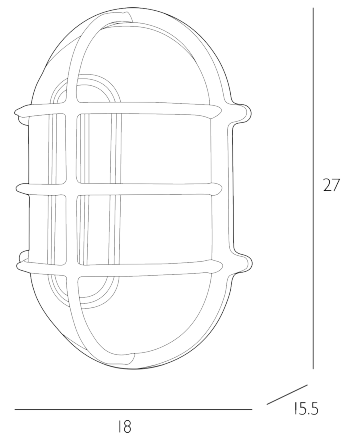

ADMIRAL

Outdoor Wall Light Antique Copper and Ribbed Glass IP64

Admiral solid brass large oval wall light finished in a Antique Copper finish. Manufactured in the EU and cast with a raw textured finish. IP64 Rated. Suitable for indoor and outdoor use, the fitting can also be ceiling mounted. 2 year guarantee against corrosion.

Bulb not included; takes 1 x 60W max ES GLS. We recommend our BUL-E27-LED-16 bulb. [Click here to shop.](#)

SPECIFICATIONS:

Product code:	ADM2164
Measurements:	D16 x H27 x W18cm
Fixing Plate Dimensions:	D15.5 x H26.5 x W18cm
Lamp Replaceable:	Yes
Finish:	Antique Copper & Ribbed Glass
Material:	Glass & Solid Brass
Cable Colour:	Gold
Shade Included:	Not Required
Primary Bulb Detail:	1 x 60w max ES GLS
Bulb Included:	Lamp not included
Recommended Lamp:	BUL-E27-LED-16
Suitable:	Outdoor, Bathroom Zones 1 & 2
Electrical Class:	Class I - Earthed
Nett Weight (kg):	2.8 kg
	⚡