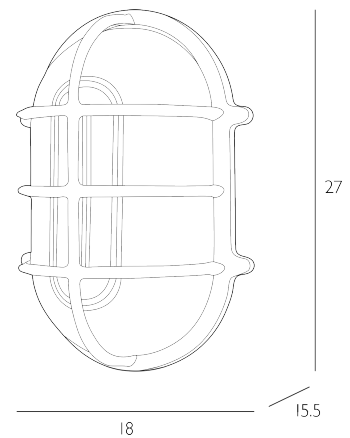

ADMIRAL

Outdoor Wall Light Antique Brass and Ribbed Glass IP64

Admiral solid brass large oval wall light finished in a Antique Brass finish. Manufactured in the EU and cast with a raw textured finish. IP64 Rated. Suitable for indoor and outdoor use, the fitting can also be ceiling mounted. 2 year guarantee against corrosion.

Bulb not included; takes 1 x 60W max ES GLS. We recommend our BUL-E27-LED-16 bulb. [Click here to shop.](#)

SPECIFICATIONS:

Product code:	ADM2175
Measurements:	D16 x H27 x W18cm
Fixing Plate Dimensions:	D15.5 x H26.5 x W18cm
Lamp Replaceable:	Yes
Finish:	Antique Brass & Ribbed Glass
Material:	Glass & Solid Brass
Shade Included:	Not Required
Primary Bulb Detail:	1 x 60w max ES GLS
Bulb Included:	Lamp not included
Recommended Lamp:	BUL-E27-LED-16
Suitable:	Outdoor, Bathroom Zones 1 & 2
Electrical Class:	Class 1 - Earthed
Nett Weight (kg):	2.8 kg
	⚡