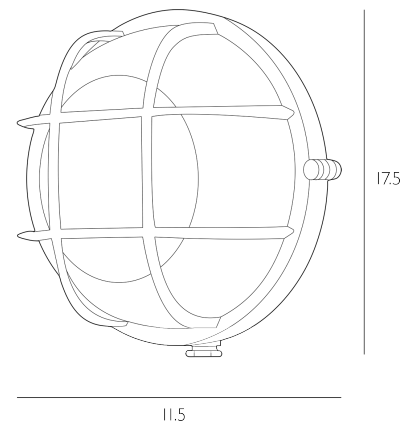

ADMIRAL

Outdoor Wall Light Antique Nickel and Ribbed Glass IP64

Admiral solid brass round wall light in a nickel finish. Manufactured in the EU and cast with a raw textured finish. IP64 Rated. Suitable for indoor and outdoor use, the fitting can also be ceiling mounted. 2 year guarantee against corrosion.

Bulb not included; takes 1 x 60W max ES GLS. We recommend our BUL-E27-LED-17 bulb. [Click here to shop.](#)

SPECIFICATIONS:

Product code:	ADM5038
Measurements:	D 11.5 x Ø17.5cm
Lamp Replaceable:	Yes
Finish:	Antique Nickel & Ribbed Glass
Material:	Glass & Solid Brass
Shade Included:	Not Required
Primary Bulb Detail:	1 x 60w max ES GLS
Bulb Included:	Lamp not included
Recommended Lamp:	BUL-E27-LED-17
Suitable:	Outdoor, Bathroom Zones 1 & 2
Electrical Class:	Class I - Earthed
Nett Weight (kg):	1.5 kg
	⚡