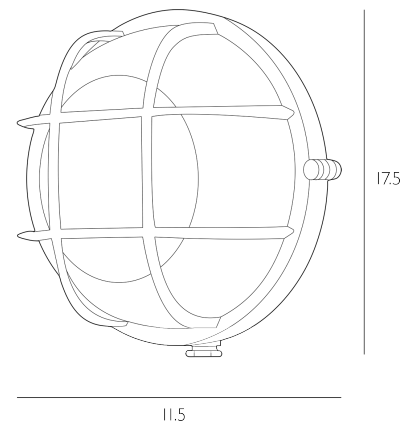

### *Outdoor Wall Light Natural Brass and Ribbed Glass IP64*

Admiral solid brass round wall light in a brass finish. Manufactured in the EU and cast with a raw textured finish. IP64 Rated. Suitable for indoor and outdoor use, the fitting can also be ceiling mounted. 2 year guarantee against corrosion.

Bulb not included; takes 1 x 60W max ES GLS. We recommend our BUL-E27-LED-17 bulb. [Click here to shop.](#)

## SPECIFICATIONS:

Product code:	ADM5040
Measurements:	D 11.5 x Ø17.5cm
Lamp Replaceable:	Yes
Finish:	Natural Brass & Ribbed Glass
Material:	Glass & Solid Brass
Shade Included:	Not Required
Primary Bulb Detail:	1 x 60w max ES GLS
Bulb Included:	Lamp not included
Recommended Lamp:	BUL-E27-LED-17
Suitable:	Outdoor, Bathroom Zones 1 & 2
Electrical Class:	Class 1 - Earthed
Nett Weight (kg):	1.6 kg
	⚡