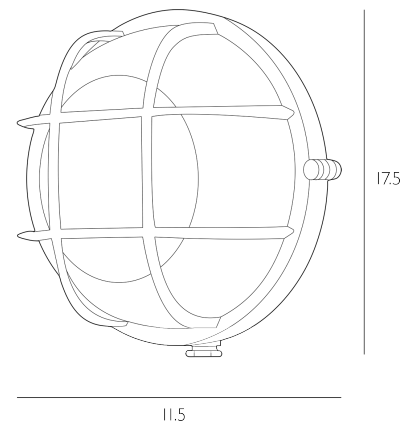

### *Outdoor Wall Light Antique Copper and Ribbed Glass IP64*

Admiral solid brass round wall light in an antique copper finish. Manufactured in the EU and cast with a raw textured finish. IP64 Rated. Suitable for indoor and outdoor use, the fitting can also be ceiling mounted. 2 year guarantee against corrosion.

Bulb not included; takes 1 x 60W max ES GLS. We recommend our BUL-E27-LED-16 bulb. [Click here to shop.](#)

## SPECIFICATIONS:

Product code:	ADM5064
Measurements:	D11.5 x Ø17.5cm
Fixing Plate Dimensions:	H4 x Ø17.5cm
Lamp Replaceable:	Yes
Finish:	Antique Copper & Ribbed Glass
Material:	Glass & Solid Brass
Shade Included:	Not Required
Primary Bulb Detail:	1 x 60w max ES GLS
Bulb Included:	Lamp not included
Recommended Lamp:	BUL-E27-LED-16
Suitable:	Outdoor, Bathroom Zones 1 & 2
Electrical Class:	Class I - Earthed
Nett Weight (kg):	1.5 kg
	⚡