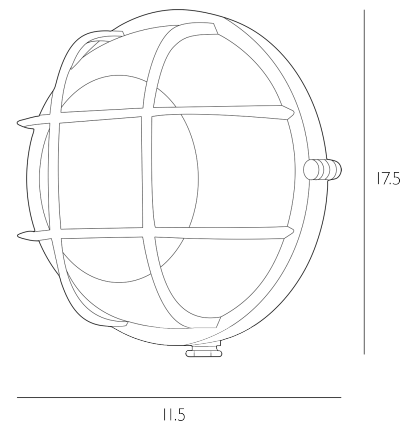

ADMIRAL

Outdoor Wall Light Antique Brass and Ribbed Glass IP64

Admiral solid brass round wall light in an antique brass finish. Manufactured in the EU and cast with a raw textured finish. IP64 Rated. Suitable for indoor and outdoor use, the fitting can also be ceiling mounted. 2 year guarantee against corrosion.

Bulb not included; takes 1 x 60W max ES GLS. We recommend our BUL-E27-LED-17 bulb. [Click here to shop.](#)

SPECIFICATIONS:

Product code:	ADM5075
Measurements:	D 11.5 x Ø17.5cm
Lamp Replaceable:	Yes
Finish:	Antique Brass & Ribbed Glass
Material:	Glass & Solid Brass
Shade Included:	Not Required
Primary Bulb Detail:	1 x 60w max ES GLS
Bulb Included:	Lamp not included
Recommended Lamp:	BUL-E27-LED-17
Suitable:	Outdoor, Bathroom Zones 1 & 2
Electrical Class:	Class I - Earthed
Nett Weight (kg):	1.5 kg
	⚡