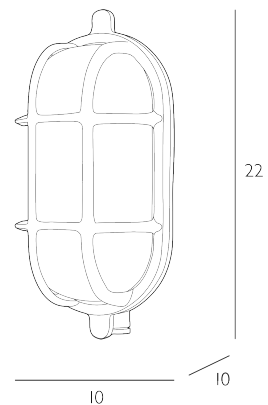

ADMIRAL

Outdoor Wall Light Natural Brass and Ribbed Glass IP64

Admiral solid brass small oval wall light in a brass finish. Manufactured in the EU and cast with a raw textured finish. IP64 Rated. Suitable for indoor and outdoor use, the fitting can also be ceiling mounted. 2 year guarantee against corrosion.

Bulb not included; takes 1 x 40W max ES GLS. We recommend our BUL-E27-LED-17 bulb. [Click here to shop.](#)

SPECIFICATIONS:

Product code:	ADM5240
Measurements:	D10 x H22 x W10cm
Lamp Replaceable:	Yes
Finish:	Natural Brass & Ribbed Glass
Material:	Glass & Solid Brass
Shade Included:	Not Required
Primary Bulb Detail:	1 x 40w max ES GLS
Bulb Included:	Lamp not included
Recommended Lamp:	BUL-E27-LED-17
Suitable:	Outdoor, Bathroom Zones 1 & 2
Electrical Class:	Class 1 - Earthed
Nett Weight (kg):	1.2 kg
	⚡

Additional Information:

Solid Brass Metalwork | Lamp not included. We recommend our BUL-E27-LED-17 bulb