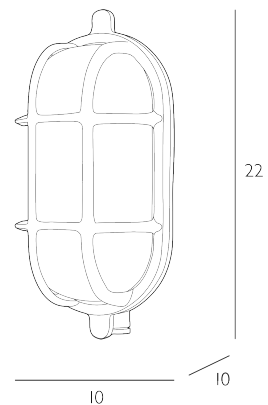

ADMIRAL

Outdoor Wall Light Antique Copper and Ribbed Glass IP64

Admiral solid brass small oval wall light in an antique copper finish. Manufactured in the EU and cast with a raw textured finish. IP64 Rated. Suitable for indoor and outdoor use, the fitting can also be ceiling mounted. 2 year guarantee against corrosion.

Bulb not included; takes 1 x 40W max ES GLS. We recommend our BUL-E27-LED-17 bulb. [Click here to shop.](#)

SPECIFICATIONS:

Product code:	ADM5264
Measurements:	D10 x H22 x W10cm
Fixing Plate Dimensions:	D10 x H22 x W10cm
Lamp Replaceable:	Yes
Finish:	Antique Copper & Ribbed Glass
Material:	Glass & Solid Brass
Shade Included:	Not Required
Primary Bulb Detail:	1 x 40w max ES GLS
Bulb Included:	Lamp not included
Recommended Lamp:	BUL-E27-LED-17
Suitable:	Outdoor, Bathroom Zones 1 & 2
Electrical Class:	Class 1 - Earthed
Nett Weight (kg):	1.2 kg
	⚡

Additional Information:

Solid Brass Metalwork | Lamp not included. We recommend our BUL-E27-LED-17 bulb