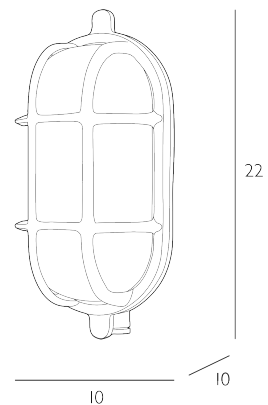

### *Outdoor Wall Light Antique Copper and Ribbed Glass IP64*

Admiral solid brass small oval wall light in an antique copper finish. Manufactured in the EU and cast with a raw textured finish. IP64 Rated. Suitable for indoor and outdoor use, the fitting can also be ceiling mounted. 2 year guarantee against corrosion.

Bulb not included; takes 1 x 40W max ES GLS. We recommend our BUL-E27-LED-17 bulb. [Click here to shop.](#)

## SPECIFICATIONS:

Product code:	ADM5264
Measurements:	D10 x H22 x W10cm
Fixing Plate Dimensions:	D10 x H22 x W10cm
Lamp Replaceable:	Yes
Finish:	Antique Copper & Ribbed Glass
Material:	Glass & Solid Brass
Shade Included:	Not Required
Primary Bulb Detail:	1 x 40w max ES GLS
Bulb Included:	Lamp not included
Recommended Lamp:	BUL-E27-LED-17
Suitable:	Outdoor, Bathroom Zones 1 & 2
Electrical Class:	Class I - Earthed
Nett Weight (kg):	1.2 kg
	⚡