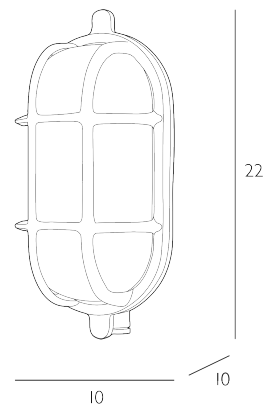

ADMIRAL

Outdoor Wall Light Antique Brass and Ribbed Glass IP64

Admiral solid brass small oval wall light in antique brass. Manufactured in the EU and cast with a raw textured finish. IP64 Rated. Suitable for indoor and outdoor use, the fitting can also be ceiling mounted.

2 year guarantee against corrosion.

Bulb not included; takes 1 x 40W max ES GLS. We recommend our BUL-E27-LED-16 bulb. [Click here to shop.](#)

SPECIFICATIONS:

Product code:	ADM5275
Measurements:	D10 x H22 x W10cm
Lamp Replaceable:	Yes
Finish:	Antique Brass & Ribbed Glass
Material:	Glass & Solid Brass
Shade Included:	Not Required
Primary Bulb Detail:	1 x 40w max ES GLS
Bulb Included:	Lamp not included
Recommended Lamp:	BUL-E27-LED-16
Suitable:	Outdoor, Bathroom Zones 1 & 2
Electrical Class:	Class 1 - Earthed
Nett Weight (kg):	1.2 kg
	⚡