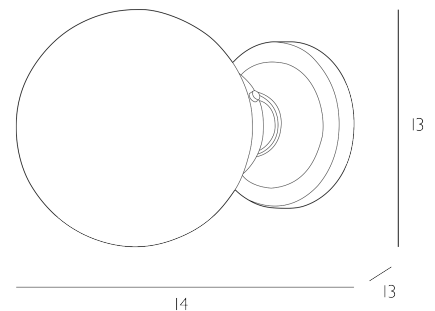

BUCKLEY

Bathroom Wall Light Polished Chrome and Opal Glass IP44

Introducing our new Buckley wall lights, designed for use in bathrooms with an approved IP44 rating. Inspired by the bulbed glamour mirrors of the 1950s Hollywood golden age, the Buckley design is finished in our bestselling polished chrome hardware.

Bulb not included; takes 1 x 40W max SES GB. We recommend our BUL-E14-LED-3 bulb. [Click here to shop.](#)
Dimmable when paired with suitable bulbs.

SPECIFICATIONS:

Product code:	BUC0750
Measurements:	D13 x H13 x W14cm
Lamp Replaceable:	Yes
Finish:	Opal Glass & Polished Chrome
Material:	Glass & Solid Brass
Shade Included:	Not Required
Primary Bulb Detail:	1 x 40w max SES GB
Bulb Included:	Lamp not included
Recommended Lamp:	BUL-E14-LED-3
Suitable:	Bathroom Zones 1 & 2
Electrical Class:	Class 1 - Earthed
Nett Weight (kg):	0.5 kg
	± 0.05