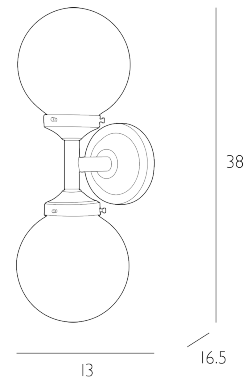

BUCKLEY

Bathroom Wall Light Polished Chrome and Opal Glass IP44

Introducing our new Buckley wall lights, designed for use in bathrooms with an approved IP44 rating. Inspired by the bulbed glamour mirrors of the 1950s Hollywood golden age, the Buckley design is finished in our bestselling polished chrome hardware.

Bulb not included; takes 1 x 40W max SES GB. We recommend our BUL-E14-LED-3 bulb. [Click here to shop.](#)
Dimmable when paired with suitable bulbs.

SPECIFICATIONS:

Product code:	BUC0950
Measurements:	D17 x H13 x W38cm
Lamp Replaceable:	Yes
Finish:	Opal Glass & Polished Chrome
Material:	Glass & Solid Brass
Shade Included:	Not Required
Primary Bulb Detail:	1 x 40w max SES GB
Bulb Included:	Lamp not included
Recommended Lamp:	BUL-E14-LED-3
Suitable:	Bathroom Zones 1 & 2
Electrical Class:	Class 1 - Earthed
Nett Weight (kg):	0.9 kg ± 0.05

Additional Information:

Solid Brass Metalwork | Lamp not included. We recommend our BUL-E14-LED-3 bulb