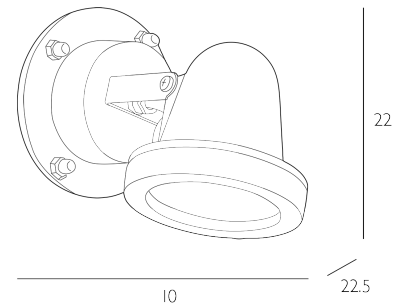

### *Outdoor Wall Light Antique Nickel and Frosted Glass IP44*

Solid Brass and IP44 rated wall light, suitable for indoor or outdoor use.  
2 year guarantee against corrosion. Made in the EU.

Bulb not included; takes 1 x 7W max GU10 LED

## SPECIFICATIONS:

Product code:	COV0738
Measurements:	D23 x H22 x W10cm
Lamp Replaceable:	Yes
Finish:	Antique Nickel & Frosted Glass
Material:	Glass & Solid Brass
Cable Colour:	Clear
Shade Included:	Not Required
Primary Bulb Detail:	1 x 7w max GU10
Bulb Included:	Lamp not included
Suitable:	Outdoor, Bathroom Zones 1 & 2
Electrical Class:	Class I - Earthed
Nett Weight (kg):	1.4 kg
	⚡ ⚠