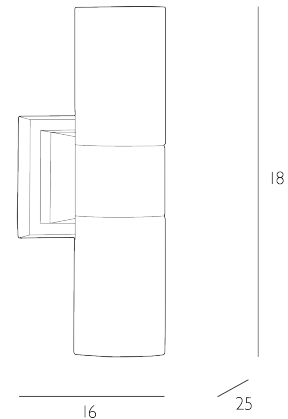

FALMOUTH

2 Light Outdoor Wall Light Matt White IP54

The Falmouth Outdoor Wall light is IP44 rated and illuminates both upwards and downwards creating a versatile design available in a durable matt finish of black, grey and cream.

Bulb not included; takes 2 x 50W max GU10 Reflector. We recommend our BUL-GU10-LED-8 bulb. [Click here to shop.](#)

Although this outdoor light has been designed for outdoor environments and tested to IP54 standards, it is unsuitable for harsh coastal environments, including any area with salty air conditions. Installing in a coastal or harsh environment may mean the finish of this light degrades much more quickly and cannot be covered under warranty. This light should not be installed on surfaces that could contain corrosive substances, including lime-based renders or paint.

SPECIFICATIONS:

| | |
|--------------------------|-------------------------------|
| Product code: | FLM0902 |
| Measurements: | D13 x H25 x W7cm |
| Fixing Plate Dimensions: | D6 x H9 x W7cm |
| Lamp Replaceable: | Yes |
| Finish: | Matt White |
| Material: | Metal |
| Shade Included: | Not Required |
| Primary Bulb Detail: | 2 x 50w max GU10 |
| Bulb Included: | Lamps not included |
| Recommended Lamp: | BUL-GU10-LED-8 |
| Suitable: | Outdoor, Bathroom Zones 1 & 2 |
| Electrical Class: | Class I - Earthed |
| Nett Weight (kg): | 0.7 kg |
| | ⚡ ⚡ |