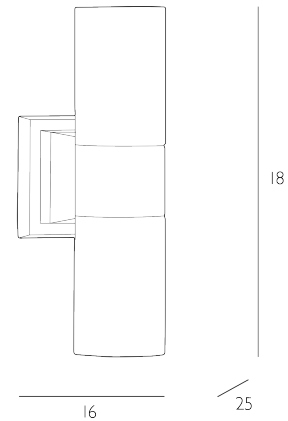

FALMOUTH

2 Light Outdoor Wall Light Matt Black IP54

The Falmouth Outdoor Wall light is IP44 rated and illuminates both upwards and downwards creating a versatile design available in a durable matt finish of black, grey and cream.

Bulb not included; takes 2 x 50W max GU10 Reflector. We recommend our BUL-GU10-LED-8 bulb. [Click here to shop.](#)

Although this outdoor light has been designed for outdoor environments and tested to IP54 standards, it is unsuitable for harsh coastal environments, including any area with salty air conditions. Installing in a coastal or harsh environment may mean the finish of this light degrades much more quickly and cannot be covered under warranty. This light should not be installed on surfaces that could contain corrosive substances, including lime-based renders or paint.

SPECIFICATIONS:

Product code:	FLM0922
Measurements:	D13 x H25 x W7cm
Fixing Plate Dimensions:	D6 x H9 x W7cm
Lamp Replaceable:	Yes
Finish:	Matt Black
Material:	Metal
Shade Included:	Not Required
Primary Bulb Detail:	2 x 50w max GU10
Bulb Included:	Lamps not included
Recommended Lamp:	BUL-GU10-LED-8
Suitable:	Outdoor, Bathroom Zones 1 & 2
Electrical Class:	Class I - Earthed
Nett Weight (kg):	0.7 kg
	⚡ ⚡