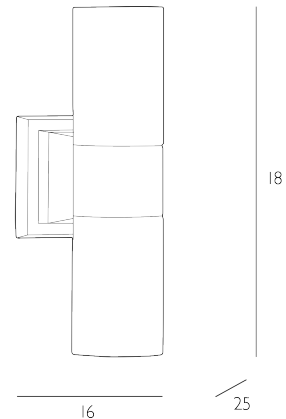

Bulb not included; takes 2 x 50W max GU10 Reflector. We recommend our BUL-GU10-LED-8 bulb. [Click here to shop.](#)

Although this outdoor light has been designed for outdoor environments and tested to IP54 standards, it is unsuitable for harsh coastal environments, including any area with salty air conditions. Installing in a coastal or harsh environment may mean the finish of this light degrades much more quickly and cannot be covered under warranty. This light should not be installed on surfaces that could contain corrosive substances, including lime-based renders or paint.

## SPECIFICATIONS:

Product code:	FLM0939
Measurements:	D12.5 x H2.5 x W6.5cm
Fixing Plate Dimensions:	D6 x H9 x W7cm
Lamp Replaceable:	Yes
Finish:	Matt Grey
Material:	Metal
Shade Included:	Not Required
Primary Bulb Detail:	2 x 50w max GU10
Bulb Included:	Lamps not included
Recommended Lamp:	BUL-GU10-LED-8
Suitable:	Outdoor, Bathroom Zones 1 & 2
Electrical Class:	Class I - Earthed
Nett Weight (kg):	0.7 kg
	⚡ ⚡