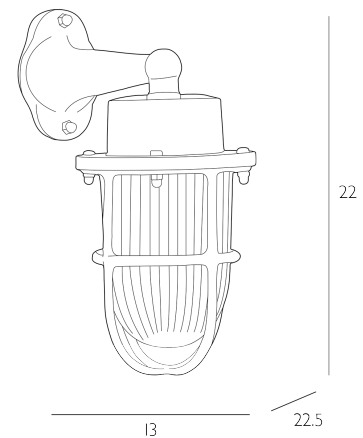

HARBOUR

Outdoor Wall Light Polished Nickel and Ribbed Glass IP64

Harbour solid brass wall light in a nickel finish.
Manufactured in the EU and cast with a raw textured finish.

Bulb not included; takes 1 x 60W max ES GLS. We recommend our BUL-E27-LED-17 bulb. [Click here to shop.](#)

SPECIFICATIONS:

Product code:	HARI538
Measurements:	D23 x H22 x W13cm
Fixing Plate Dimensions:	D0.6 x H9 x W6.5cm
Lamp Replaceable:	Yes
Finish:	Polished Nickel & Ribbed Glass
Material:	Glass & Metal
Shade Included:	Not Required
Primary Bulb Detail:	1 x 60w max ES GLS
Bulb Included:	Lamp not included
Recommended Lamp:	BUL-E27-LED-17
Suitable:	Outdoor, Bathroom Zones 1 & 2
Electrical Class:	Class 1 - Earthed
Nett Weight (kg):	1.8 kg ⚡