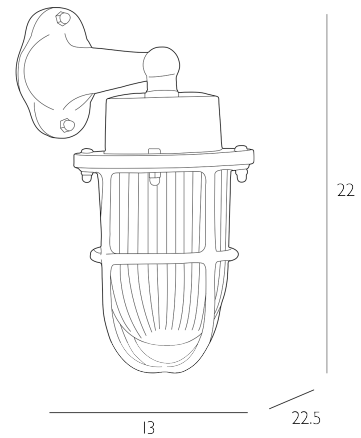

HARBOUR

Outdoor Wall Light Natural Brass and Ribbed Glass IP64

Harbour solid brass wall light in a brass finish. Manufactured in the EU and cast with a raw textured finish.
2 year guarantee against corrosion.

Bulb not included; takes 1 x 60W max ES GLS. We recommend our BUL-E27-LED-16 bulb. [Click here to shop.](#)

SPECIFICATIONS:

Product code:	HARI540
Measurements:	D23 x H22 x W13cm
Lamp Replaceable:	Yes
Finish:	Natural Brass & Ribbed Glass
Material:	Glass & Solid Brass
Cable Colour:	White
Shade Included:	Not Required
Primary Bulb Detail:	1 x 60w max ES GLS
Bulb Included:	Lamp not included
Recommended Lamp:	BUL-E27-LED-16
Suitable:	Outdoor, Bathroom Zones 1 & 2
Electrical Class:	Class 1 - Earthed
Nett Weight (kg):	1.7 kg

Additional Information:

Solid Brass Metalwork | Lamp not included. We recommend our BUL-E27-LED-16 bulb