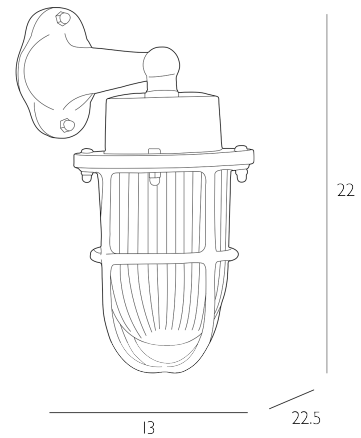

### *Outdoor Wall Light Antique Brass and Ribbed Glass IP64*

Harbour solid brass wall light in an antique brass finish. Manufactured in the EU and cast with a raw textured finish.  
2 year guarantee against corrosion.

Bulb not included; takes 1 x 60W max ES GLS. We recommend our BUL-E27-LED-17 bulb. [Click here to shop.](#)

## SPECIFICATIONS:

Product code:	HARI575
Measurements:	D23 x H22 x W13cm
Fixing Plate Dimensions:	D0.6 x H9 x W6.5cm
Lamp Replaceable:	Yes
Finish:	Antique Brass & Ribbed Glass
Material:	Glass & Solid Brass
Cable Colour:	White
Shade Included:	Not Required
Primary Bulb Detail:	1 x 60w max ES GLS
Bulb Included:	Lamp not included
Recommended Lamp:	BUL-E27-LED-17
Suitable:	Outdoor, Bathroom Zones 1 & 2
Electrical Class:	Class I - Earthed
Nett Weight (kg):	1.7 kg
	⚡