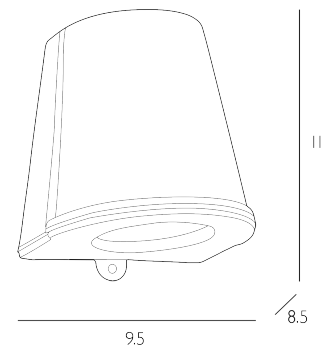

### *Outdoor Wall Light Oxidised Brass IP44*

Strait solid brass wall light in an Oxidised finish, cast with a raw textured finish. IP44 Rated. Suitable for indoor and outdoor use. 2 year guarantee against corrosion.

## SPECIFICATIONS:

Product code:	STRI537
Measurements:	D8.6 x H10.8 x W9.6cm
Lamp Replaceable:	Yes
Finish:	Oxidised Brass
Material:	Solid Brass
Shade Included:	Not Required
Primary Bulb Detail:	1 x 7w max GU10
Bulb Included:	Lamp not included
Recommended Lamp:	BUL-GUI0-LED-8
Suitable:	Outdoor, Bathroom Zones 1 & 2
Electrical Class:	Class 1 - Earthed
Nett Weight (kg):	0.8 kg
	⚡ ⚠