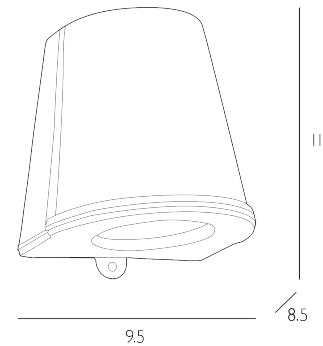

### *Outdoor Wall Light Antique Nickel IP44*

Strait solid brass wall light in a nickel finish. Manufactured in the EU and cast with a raw textured finish.

Bulb not included; takes 1 x 7W max GU10 Reflector. We recommend our BUL-GU10-LED-8 bulb. [Click here to shop.](#)

## SPECIFICATIONS:

Product code:	STR1538
Measurements:	D8.6 x H10.8 x W9.6cm
Lamp Replaceable:	Yes
Finish:	Antique Nickel
Material:	Solid Brass
Shade Included:	Not Required
Primary Bulb Detail:	1 x 7w max GU10
Bulb Included:	Lamp not included
Recommended Lamp:	BUL-GU10-LED-8
Suitable:	Outdoor, Bathroom Zones 1 & 2
Electrical Class:	Class I - Earthed
Nett Weight (kg):	0.8 kg
	⚡