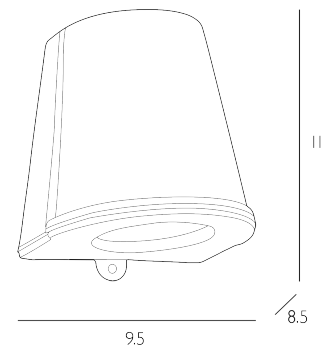

### *Outdoor Wall Light Antique Brass IP44*

Strait solid brass wall light in an antique brass finish, cast with a raw textured finish.

Bulb not included; takes 1 x 7W max GU10 Reflector. We recommend our BUL-GU10-LED-8 bulb. [Click here to shop.](#)

## SPECIFICATIONS:

|                      |                               |
|----------------------|-------------------------------|
| Product code:        | STR1575                       |
| Measurements:        | D8.6 x H10.8 x W9.6cm         |
| Lamp Replaceable:    | Yes                           |
| Finish:              | Antique Brass                 |
| Material:            | Solid Brass                   |
| Shade Included:      | Not Required                  |
| Primary Bulb Detail: | 1 x 7w max GU10               |
| Bulb Included:       | Lamp not included             |
| Recommended Lamp:    | BUL-GU10-LED-8                |
| Suitable:            | Outdoor, Bathroom Zones 1 & 2 |
| Electrical Class:    | Class I - Earthed             |
| Nett Weight (kg):    | 0.8 kg                        |
|                      | ⚡                             |