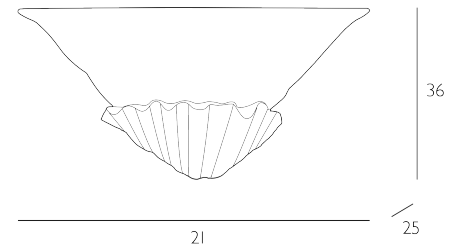

AUGER

Wall Washer Bronze and Alabaster Glass

Using the British Auger shell as its inspiration, our new wall fixture will cast a gentle wash of light onto walls.

Bulb not included; takes 1 x 40W max ES GB. We recommend our BUL-E27-LED-22 bulb. [Click here to shop.](#)

Dimmable when paired with suitable bulbs.

SPECIFICATIONS:

Product code:	AUG0763
Measurements:	D25 x H21 x W36cm
Lamp Replaceable:	Yes
Finish:	Alabaster Glass & Polished Bronze
Material:	Glass & Resin
Shade Included:	Not Required
Primary Bulb Detail:	1 x 40w max ES GB
Bulb Included:	Lamp not included
Recommended Lamp:	BUL-E27-LED-22
Suitable:	Indoor
Electrical Class:	Class 2 - Double Insulated
Nett Weight (kg):	2 kg