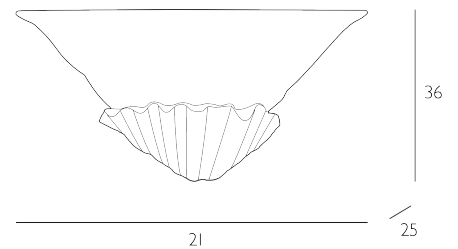

### *Wall Washer Pewter and Alabaster Glass*

Using the British Auger shell as its inspiration, our new wall fixture will cast a gentle wash of light onto walls.

Bulb not included; takes 1 x 40W max ES GB. We recommend our BUL-E27-LED-22 bulb. [Click here to shop.](#)

## SPECIFICATIONS:

Product code:	AUG0767
Measurements:	D25 x H21 x W36cm
Lamp Replaceable:	Yes
Finish:	Alabaster Glass & Polished Pewter
Material:	Glass & Resin
Shade Included:	Not Required
Primary Bulb Detail:	1 x 40w max ES GB
Bulb Included:	Lamp not included
Recommended Lamp:	BUL-E27-LED-22
Suitable:	Indoor
Electrical Class:	Class 2 - Double Insulated
Nett Weight (kg):	2 kg