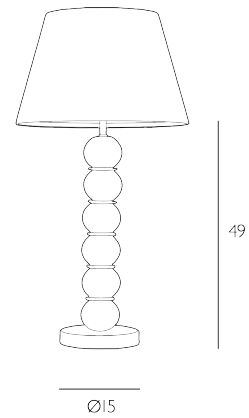

### *Table Lamp Verdigris and Black Base Only*

The Bobble table lamp in Verdigris is the mellow version of its more playful relations. The hand painted balls with copper highlights are interspersed with striking black metalwork giving a sophisticated feel to the Bobble collection.

The Bobble is a base only product; shade sold separately. We recommend our EMP35 shade. Click here to shop.  
Bulb not included; takes 1 x 60W max ES GLS. We recommend our BUL-E27-LED-I6 bulb. Click here to shop.

## SPECIFICATIONS:

Product code:	BOB4266
Measurements:	H49 x Ø15cm
Primary Associated Shade:	EMP35
Lamp Replaceable:	Yes
Finish:	Copper & Polished Copper
Material:	Metal & Resin
Cable Colour:	Braided Black
Shade Included:	Base Only
Primary Bulb Detail:	1 x 60w max ES GLS
Bulb Included:	Lamp not included
Recommended Lamp:	BUL-E27-LED-I6
Switch Type:	In Line Rocker
Suitable:	Indoor
Electrical Class:	Class I - Earthed
Nett Weight (kg):	4.2 kg