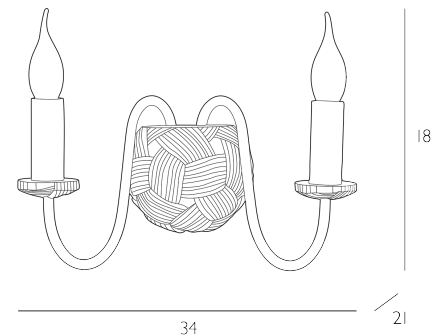

BODKIN

2 Light Wall Light Strawberry and Blush Pink Bracket Only

Our new Bodkin collection features an intricate basket weave design which works perfectly in a high gloss bright colourway on the body and flairs, contrasted with matt arms to create a dynamic high contrasted piece which is destined to make a strong colour impact in any interior scheme. Shown in our luscious Strawberry gloss with delicate Blush Pink matt arms.

The Bodkin is sold as a fitting only; shades are sold separately. We recommend our BOD0515 shade. [Click here to shop.](#)
Bulb not included; takes 2 x 40W max SES CNDL. We recommend our BUL-EI4-LED-13 bulb. [Click here to shop.](#)
Dimmable when paired with suitable bulbs.

SPECIFICATIONS:

Product code:	BOD0925
Measurements:	D21 x H18 x W34cm
Dimension With Shade:	D26 x H26 x W41cm
Primary Associated Shade:	BOD0515
Lamp Replaceable:	Yes
Finish:	Blush Pink & Strawberry
Material:	Metal & Resin
Shade Included:	Bracket Only
Primary Bulb Detail:	2 x 40w max SES CNDL
Bulb Included:	Lamps not included
Recommended Lamp:	BUL-EI4-LED-13
Suitable:	Indoor
Electrical Class:	Class I - Earthed
Nett Weight (kg):	1.2 kg ±