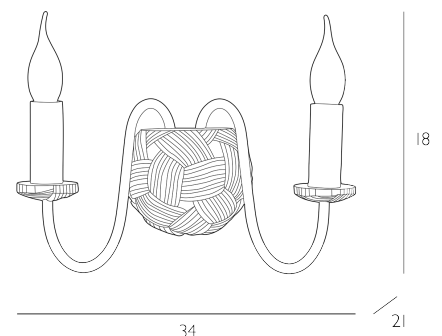

SPECIFICATIONS:

Product code:	BOD0999
Measurements:	D21 x H18 x W34cm
Dimension With Shade:	D26 x H26 x W41cm
Primary Associated Shade:	BOD0515
Lamp Replaceable:	Yes
Finish:	Bespoke
Material:	Metal & Resin
Shade Included:	Bracket Only
Primary Bulb Detail:	2 x 40w max SES CNDL
Bulb Included:	Lamps not included
Recommended Lamp:	BUL-E14-LED-13
Suitable:	Indoor
Electrical Class:	Class 1 - Earthed
Nett Weight (kg):	1.2 kg
	⚡