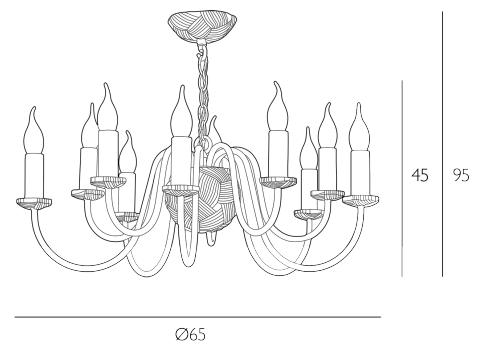

The Bodkin is sold as a fitting only; shades are sold separately. We recommend our BOD0515 shade. [Click here to shop.](#)
Height is adjustable at the point of installation (45-95cm).
Bulb not included; takes 10 x 40W max SES CNDL. We recommend our BUL-E14-LED-13 bulb. [Click here to shop.](#)
Dimmable when paired with suitable bulbs.

SPECIFICATIONS:

Product code:	BOD2399
Measurements:	H min45 - max95 x Ø65cm
Fixing Plate Dimensions:	H5.5 x Ø12.5cm
Dimension With Shade:	H min45 - max95 x Ø75cm
Primary Associated Shade:	BOD0515
Lamp Replaceable:	Yes
Finish:	Bespoke
Material:	Metal & Resin
Cable Colour:	Braided Ivory
Shade Included:	Fitting Only
Primary Bulb Detail:	10 x 40w max SES CNDL
Bulb Included:	Lamps not included