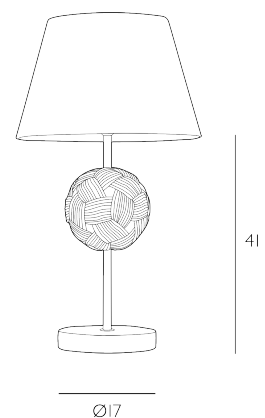

Bulb not included; takes 1 x 60W max BC GLS. We recommend our BUL-B22-LED-4 bulb. [Click here to shop.](#)

Bespoke Orders

This is a fully customisable product, hand crafted in our workshop located in the Cotswolds. You can contact us directly discuss your unique requirements, or alternatively you can customise your product by using our product configurator to see your design before placing an order.

SPECIFICATIONS:

Product code:	BOD4299
Measurements:	H41 x Ø17cm
Primary Associated Shade:	PLG30
Associated Shades:	EMP30
Lamp Replaceable:	Yes
Finish:	Bespoke
Material:	Resin & Solid Brass
Cable Colour:	Braided Ivory
Shade Included:	Base Only
Primary Bulb Detail:	1 x 60w max B22 GLS
Bulb Included:	Lamp not included
Recommended Lamp:	BUL-B22-LED-4
Switch Type:	In Line Rocker
Suitable:	Indoor
Electrical Class:	Class I - Earthed
Nett Weight (kg):	2.8 kg
	⚡ 🔧