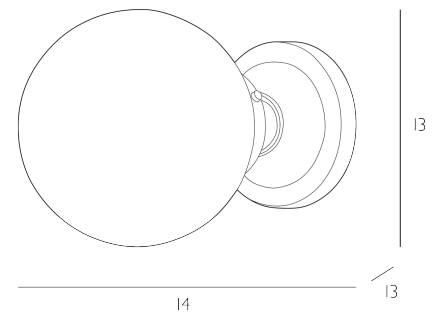

BUCKLEY

Bathroom Wall Light Black and Opal Glass IP44

Introducing our new Buckley wall lights, designed for use in bathrooms with an approved IP44 rating.

Bulb not included; takes 1 x 40W max SES GB. We recommend our BUL-E14-LED-3 bulb. [Click here to shop.](#)

Dimmable when paired with suitable bulbs.

SPECIFICATIONS:

Product code:	BUC0722
Measurements:	D13 x H13 x W14cm
Lamp Replaceable:	Yes
Finish:	Black & Opal Glass
Material:	Glass & Metal
Shade Included:	Not Required
Primary Bulb Detail:	1 x 40w max SES GB
Bulb Included:	Lamp not included
Recommended Lamp:	BUL-E14-LED-3
Suitable:	Bathroom Zones 1 & 2
Electrical Class:	Class I - Earthed
Nett Weight (kg):	0.5 kg
	⚡