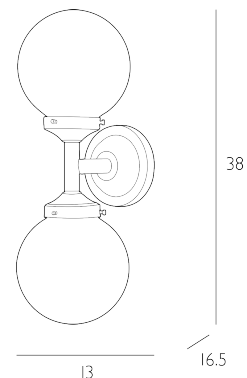

BUCKLEY

2 Light Bathroom Wall Light Black and Opal Glass IP44

Introducing our new Buckley wall lights, designed for use in bathrooms with an approved IP44 rating.

Bulb not included; takes 2 x 40W max SES GB. We recommend our BUL-E14-LED-3 bulb. [Click here to shop.](#)

Dimmable when paired with suitable bulbs.

SPECIFICATIONS:

Product code:	BUC0922
Measurements:	D17 x H13 x W38cm
Lamp Replaceable:	Yes
Finish:	Black & Opal Glass
Material:	Glass & Metal
Shade Included:	Not Required
Primary Bulb Detail:	2 x 40w max SES GB
Bulb Included:	Lamps not included
Recommended Lamp:	BUL-E14-LED-3
Suitable:	Bathroom Zones 1 & 2
Electrical Class:	Class I - Earthed
Nett Weight (kg):	0.9 kg
	⚡ ⚠