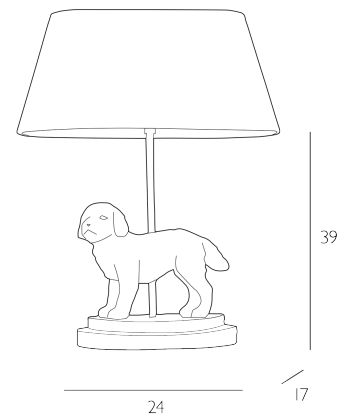

BUDDY

Table Lamp Bronze Base Only

Undeniably adorable, our Buddy table lamp features an endearing Cockapoo in our rich gold cocoa hand painted finish. Shade sold separately. Shown with our Lexington Tapered shade (LEX15) .

The Buddy is a base only product; shade sold separately. We recommend our LEX15 shade. [Click here to shop.](#)
Bulb not included; takes 1 x 60W max ES GLS. We recommend our BUL-E27-LED-16 bulb. [Click here to shop.](#)

SPECIFICATIONS:

Product code:	BUD4263
Measurements:	D17 x H39 x W24cm
Base Dimensions:	D17 x H4 x W24cm
Dimension With Shade:	D25 x H51 x W40cm
Primary Associated Shade:	LEX15
Lamp Replaceable:	Yes
Finish:	Bronze
Material:	Resin
Cable Colour:	Braided Brown
Shade Included:	Base Only
Primary Bulb Detail:	1 x 60w max ES GLS
Bulb Included:	Lamp not included
Recommended Lamp:	BUL-E27-LED-16
Switch Type:	In Line Rocker
Suitable:	Indoor
Electrical Class:	Class I - Earthed
Nett Weight (kg):	2.6 kg
	±