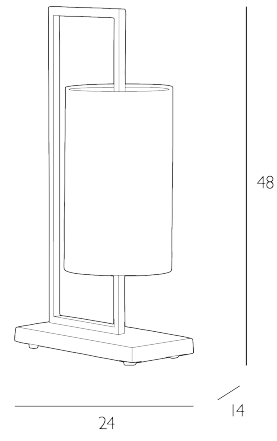

The Bushwick comes complete with a Bespoke Fabric Cylinder shade. Bulb not included; takes 1 x 60W max ES GLS. We recommend our BUL-E27-LED-16 bulb. [Click here to shop.](#)

Bespoke Shades

Our high quality fabric shades, hand crafted in our Oxfordshire workshop by our sister brand The Light Shade Studio, with a choice of luxurious fabrics in 100% Dupion Silk, Satin or Linen in an array of shapes, sizes, and colours. If you would like to supply your own fabric, then please contact us to discuss your personalised requirements. Customise your shade by using our product configurator to see your design before placing an order.

SPECIFICATIONS:

Product code:	BUS42
Measurements:	D24 x H48 x W14cm
Primary Associated Shade:	DRT13
Lamp Replaceable:	Yes
Finish:	Bespoke
Material:	Metal
Shade Included:	Shade Inc
Primary Bulb Detail:	1 x 60w max ES GLS
Bulb Included:	Lamp not included
Recommended Lamp:	BUL-E27-LED-16
Suitable:	Indoor
Electrical Class:	Class 1 - Earthed
Nett Weight (kg):	2.2 kg