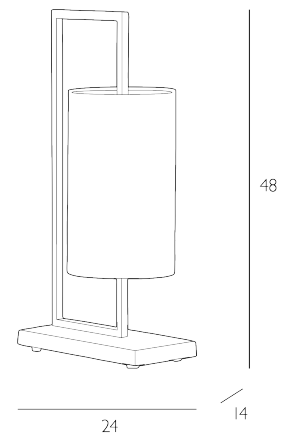

BUSHWICK

Table Lamp Antique Brass and Glass

The Bushwick Table Lamp is a refined expression of contemporary industrial design, defined by clean lines and balanced proportions. A slender antique brass frame creates a confident architectural outline, enclosing a clear glass cylinder that showcases the light source within. This interplay of solid metal and transparent glass gives the piece a light, sculptural quality, offering visual interest both illuminated and unlit. Elegant yet purposeful, Bushwick is ideally suited to desks, consoles and side tables, bringing a considered, design-led presence to modern and heritage-inspired interiors alike.

Bulb not included; takes 1 x 60W max ES GLS. We recommend our BUL-E27-LED-15 bulb. [Click here to shop.](#)

SPECIFICATIONS:

Product code:	BUS4275C
Measurements:	D24 x H48 x W14cm
Lamp Replaceable:	Yes
Finish:	Antique Brass & Glass
Material:	Glass & Solid Brass
Cable Colour:	Braided Brown
Shade Included:	Not Required
Primary Bulb Detail:	1 x 60w max ES GLS
Bulb Included:	Lamp not included
Recommended Lamp:	BUL-E27-LED-15
Switch Type:	In Line Rocker
Suitable:	Indoor
Electrical Class:	Class I - Earthed
Nett Weight (kg):	2.2 kg