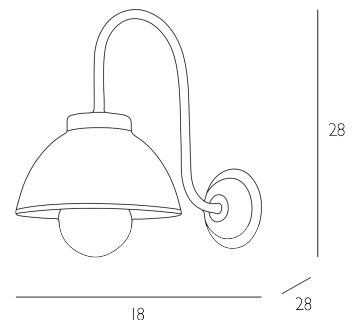

Bulb not included; takes 1 x 60W max ES GLS. We recommend our BUL-E27-LED-19 bulb. [Click here to shop.](#)

Dimmable when paired with suitable bulbs.

Bespoke Orders

This is a fully customisable product, hand crafted in our workshop located in the Cotswolds. You can contact us directly discuss your unique requirements, or alternatively you can customise your product by using our product configurator to see your design before placing an order.

SPECIFICATIONS:

Product code:	COT0799
Measurements:	D28 x H28 x W18cm
Lamp Replaceable:	Yes
Finish:	Antique Brass & Bespoke
Material:	Metal & Solid Brass
Shade Included:	Not Required
Primary Bulb Detail:	1 x 60w max ES GLS
Bulb Included:	Lamp not included
Recommended Lamp:	BUL-E27-LED-19
Suitable:	Indoor
Electrical Class:	Class I - Earthed
Nett Weight (kg):	0.5 kg ±