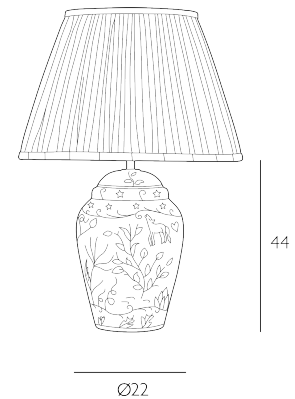

DEVANA

Table Lamp Blue Ceramic Base Only

We are proud to introduce a petite collection of hand thrown ceramic table lamps. Coming in two sizes, our Fawkes and Devana bases feature intricate hand painting in the traditional blue and white colourway and our signature branded hardware. Devana is the goddess of nature and this is depicted in the hand painted design.

The Devana is a base only product; shade sold separately. We recommend our PLG40 shade. Click here to shop.
Bulb not included; takes 1 x 60W max ES GLS. We recommend our BUL-E27-LED-16 bulb. Click here to shop.

SPECIFICATIONS:

Product code:	DEV4223
Measurements:	H35 x Ø16cm
Primary Associated Shade:	PLG40
Associated Shades:	DEVI202
Lamp Replaceable:	Yes
Finish:	Blue Ceramic
Material:	Ceramic
Cable Colour:	Braided Ivory
Shade Included:	Base Only
Primary Bulb Detail:	1 x 60w max ES GLS
Bulb Included:	Lamp not included
Recommended Lamp:	BUL-E27-LED-16
Switch Type:	In Line Rocker
Suitable:	Indoor
Electrical Class:	Class I - Earthed
Nett Weight (kg):	1.7 kg
	⚡ 🔩