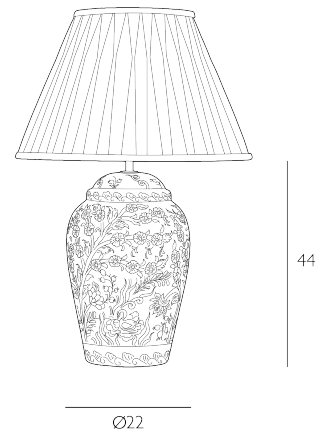

SPECIFICATIONS:

Product code:	FAU4223
Measurements:	H44 x Ø22cm
Primary Associated Shade:	PLG40
Associated Shades:	FAW1602
Lamp Replaceable:	Yes
Finish:	Blue Ceramic
Material:	Ceramic
Cable Colour:	Braided Ivory
Shade Included:	Base Only
Primary Bulb Detail:	1 x 60w max ES GLS
Bulb Included:	Lamp not included
Recommended Lamp:	BUL-E27-LED-16
Switch Type:	In Line Rocker
Suitable:	Indoor
Electrical Class:	Class I - Earthed
Nett Weight (kg):	2.8 kg
	⚡ 🔩