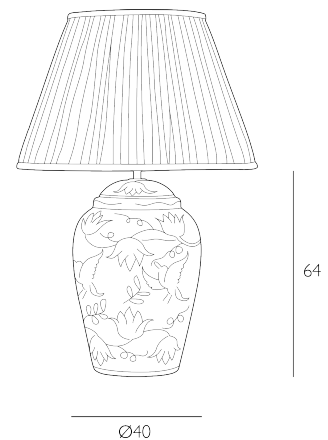

### *Table Lamp Blue Ceramic Base Only*

We are proud to introduce a petite collection of hand thrown ceramic table lamps. Coming in two sizes, our Fawkes and Devana bases feature intricate hand painting in the traditional blue and white colourway and our signature branded hardware. Fawkes, the Phoenix rises from the sides in this hand painted design.

## SPECIFICATIONS:

Product code:	FAW4223
Measurements:	H44 x Ø22cm
Primary Associated Shade:	PLG40
Associated Shades:	FAW1602
Lamp Replaceable:	Yes
Finish:	Blue Ceramic
Material:	Ceramic
Cable Colour:	Braided Ivory
Shade Included:	Base Only
Primary Bulb Detail:	1 x 60w max ES GLS
Bulb Included:	Lamp not included
Recommended Lamp:	BUL-E27-LED-16
Switch Type:	In Line Rocker
Suitable:	Indoor
Electrical Class:	Class I - Earthed
Nett Weight (kg):	2.8 kg
	⚡ 🔩