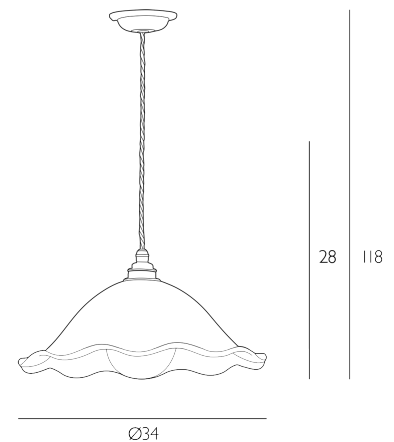

### *Single Pendant Alabaster Glass Small*

This single pendant features the elegantly scalloped small Gypsy glass our traditional brown braided cable and antique brass hardware.

Height is adjustable at the point of installation (28-118cm).

Bulb not included; takes 1 x 60W max ES GLS. We recommend our BUL-E27-LED-15 bulb. [Click here to shop.](#)

Dimmable when paired with suitable bulbs.

## SPECIFICATIONS:

Product code:	GYP0175
Measurements:	H min28 - max118 x Ø34cm
Fixing Plate Dimensions:	H3 x Ø9.5cm
Lamp Replaceable:	Yes
Finish:	Alabaster Glass
Material:	Glass
Cable Colour:	Braided Brown
Shade Included:	Not Required
Primary Bulb Detail:	1 x 60w max ES GLS
Bulb Included:	Lamp not included
Recommended Lamp:	BUL-E27-LED-15
Suitable:	Indoor
Electrical Class:	Class I - Earthed
Nett Weight (kg):	1.3 kg