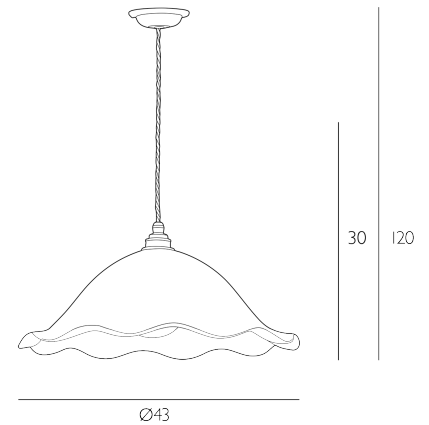

GYPSY

Single Pendant Alabaster Glass Large

This single pendant features the elegantly scalloped large Gypsy glass our traditional brown braided cable and antique brass hardware.

Height is adjustable at the point of installation (30-120cm).

Bulb not included; takes 1 x 60W max ES GLS. We recommend our BUL-E27-LED-15 bulb. [Click here to shop.](#)

Dimmable when paired with suitable bulbs.

SPECIFICATIONS:

Product code:	GYP8175
Measurements:	H min30 - max120 x Ø43cm
Fixing Plate Dimensions:	H3 x Ø9.5cm
Lamp Replaceable:	Yes
Finish:	Alabaster Glass
Material:	Glass
Cable Colour:	Braided Brown
Shade Included:	Not Required
Primary Bulb Detail:	1 x 60w max ES GLS
Bulb Included:	Lamp not included
Recommended Lamp:	BUL-E27-LED-15
Suitable:	Indoor
Electrical Class:	Class I - Earthed
Nett Weight (kg):	2.5 kg

Additional Information:

Lamp not included. We recommend our BUL-E27-LED-15 bulb | Height is adjustable at the point of installation (30-120cm)