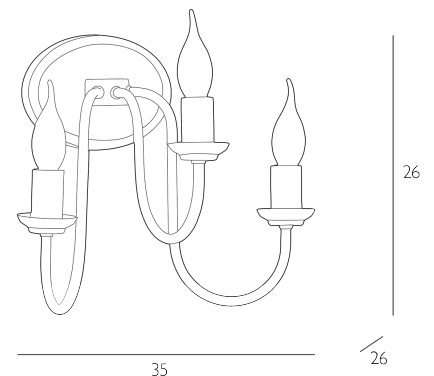

HIGHGROVE

3 Light Wall Light Antique Brass Bracket Only

Taking inspiration from His Royal Highnesses Gloucestershire residence, the Highgrove wall light has three sweeping brass arms forming a classic Regency style fitting.

The Highgrove is sold as a fitting only; shades are sold separately. We recommend our BOD0515 shade. Click here to shop.
Bulb not included; takes 3 x 40W max SES CNDL. We recommend our BUL-EI4-LED-13 bulb. Click here to shop.
Dimmable when paired with suitable bulbs.

SPECIFICATIONS:

Product code:	HIG3075
Measurements:	D26 x H26 x W35cm
Fixing Plate Dimensions:	H12.5 x Ø17.5cm
Primary Associated Shade:	BOD0515
Lamp Replaceable:	Yes
Finish:	Antique Brass
Material:	Solid Brass
Shade Included:	Bracket Only
Primary Bulb Detail:	3 x 40w max SES CNDL
Bulb Included:	Lamps not included
Recommended Lamp:	BUL-EI4-LED-13
Suitable:	Indoor
Electrical Class:	Class 1 - Earthed
Nett Weight (kg):	1.2 kg
	⚡