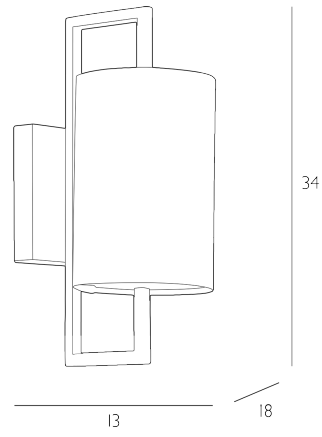

The Hampstead comes complete with a Bespoke Fabric Cylinder shade. Bulb not included; takes 1 x 40W max SES CNDL. We recommend our BUL-EI4-LED-13 bulb. [Click here to shop.](#)
Dimmable when paired with suitable bulbs.

SPECIFICATIONS:

Product code:	HPD0775
Measurements:	D18 x H34 x W13cm
Lamp Replaceable:	Yes
Finish:	Antique Brass
Material:	Solid Brass
Shade Included:	Shade Inc
Primary Bulb Detail:	1 x 40w max SES CNDL
Bulb Included:	Lamp not included
Recommended Lamp:	BUL-EI4-LED-13
Suitable:	Indoor
Electrical Class:	Class I - Earthed
Nett Weight (kg):	0.6 kg