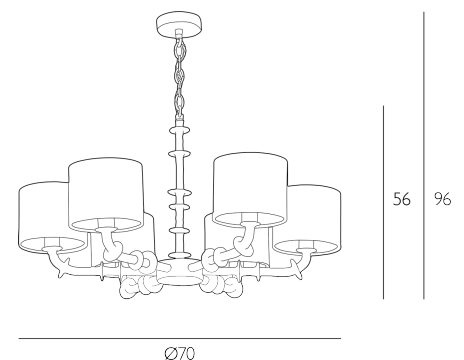

### *6 Light Armed Pendant Matt White With Bespoke Shade*

Our Icarus range derives its name from the famous Greek son of master craftsman Daedalus and is available in our new chalky white finish.

The Icarus comes complete with a Bespoke Fabric Drum shade. Height is adjustable at the point of installation (56-96cm).

## SPECIFICATIONS:

|                           |                         |
|---------------------------|-------------------------|
| Product code:             | ICA0602                 |
| Measurements:             | H min56 - max96 x Ø70cm |
| Fixing Plate Dimensions:  | H6.5 x Ø10cm            |
| Primary Associated Shade: | S0699                   |
| Lamp Replaceable:         | Yes                     |
| Finish:                   | Matt White              |
| Material:                 | Resin                   |
| Cable Colour:             | Braided White           |
| Shade Included:           | Shade Inc               |
| Primary Bulb Detail:      | 6 x 40w max SES CNDL    |
| Bulb Included:            | Lamps not included      |
| Recommended Lamp:         | BUL-EI4-LED-13          |
| Suitable:                 | Indoor                  |
| Electrical Class:         | Class I - Earthed       |
| Nett Weight (kg):         | 3 kg                    |
|                           |                         |