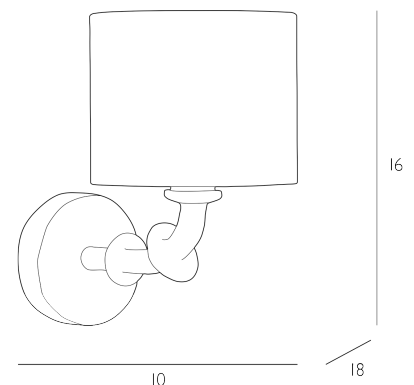

ICARUS

Wall Light Chalk White With Shade

Our Icarus range derives its name from the famous Greek son of master craftsman Daedalus and is available in our new chalky white finish.

The Icarus comes complete with a Bespoke Fabric Drum shade.
Bulb not included; takes 1 x 40W max SES CNDL. We recommend our BUL-E14-LED-13 bulb. [Click here to shop.](#)
Dimmable when paired with suitable bulbs.

SPECIFICATIONS:

Product code:	ICA0702
Measurements:	D18 x H16 x W10cm
Fixing Plate Dimensions:	H6.5 x Ø10cm
Primary Associated Shade:	S0699
Lamp Replaceable:	Yes
Finish:	Matt White
Material:	Resin
Shade Included:	Shade Inc
Primary Bulb Detail:	1 x 40w max SES CNDL
Bulb Included:	Lamp not included
Recommended Lamp:	BUL-E14-LED-13
Suitable:	Indoor
Electrical Class:	Class 2 - Double Insulated
Nett Weight (kg):	0.4 kg